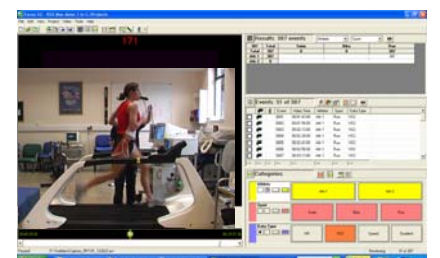

To find out more about our Focus products please contact us...
Email: sales@elitesportsanalysis.com Phone: +44 (0) 1383 823 937

ESA-06-006