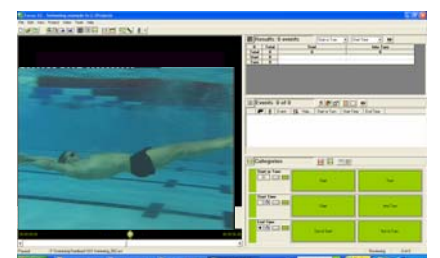

To find out more about our Focus products please contact us...
Email: sales@elitesportsanalysis.com Phone: +44 (0) 1383 823 937

ESA-06-006